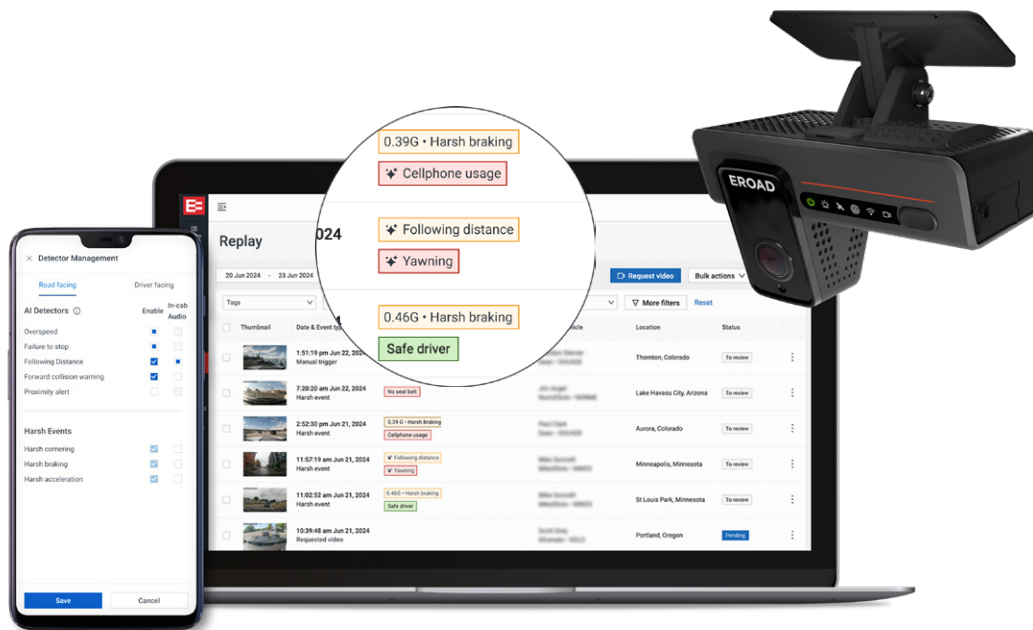

**EROAD**

## Empower safer driving

Clarity Edge is the next-generation AI-powered dash camera designed to enhance driver performance proactively. This in-cab camera uses advanced artificial intelligence to detect unsafe and distracted driving behaviors, providing immediate, automated voice coaching to promote safer driving habits in real-time. With Clarity Edge, you gain the crucial visibility needed to support safe driving practices, protect your drivers, and safeguard your business.

#### Proactive Safety

Powerful AI models detect unsafe and distracted driving, with optional real-time voice alerts and escalations.

## HIGHLIGHTS

Clarity Edge uses AI models to provide enhanced fleet visibility by detecting various road conditions and driver behaviors.