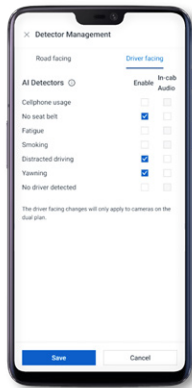

HIGHLIGHTS

Clarity Edge uses AI models to provide enhanced fleet visibility by detecting various road conditions and driver behaviors.

ROAD AI

- Following too closely
- Vehicle collision/near miss
- Pedestrian collision/near miss
- Stop sign violation
- Speed sign violation

DRIVER AI

- Distraction
- Yawning
- Cell phone usage
- Smoking
- Seatbelt unfastened
- Camera lens covered

See www.eroad.com, or call 1-855-50-EROAD for more information.