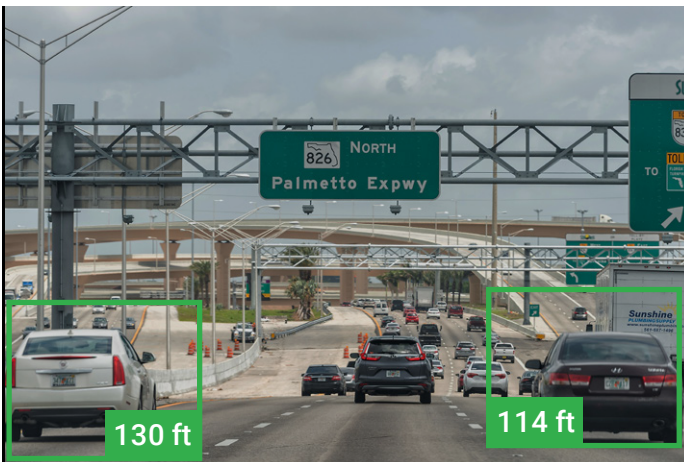

DRIVER AI

- Distraction
- Yawning
- Cell phone usage
- Smoking
- Seatbelt unfastened
- Camera lens covered