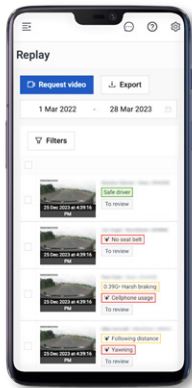

HIGHLIGHTS

Clarity Edge uses AI models to provide enhanced fleet visibility by detecting various road conditions and driver behaviors.

ROAD AI

- Following too closely
- Vehicle collision/near miss
- Pedestrian collision/near miss
- Stop sign violation
- Speed sign violation

DRIVER AI

- Distraction
- Yawning
- Cell phone usage
- Smoking
- Seatbelt unfastened
- Camera lens covered

See www.eroad.com, or call 1-855-50-EROAD for more information.