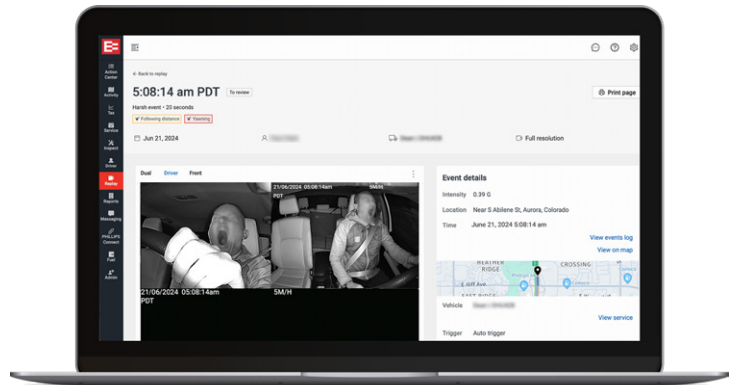

HIGHLIGHTS

Clarity Edge uses AI models to provide enhanced fleet visibility by detecting various road conditions and driver behaviors.

ROAD AI

- Following too closely
- Vehicle collision/near miss
- Pedestrian collision/near miss
- Stop sign violation
- Speed sign violation

DRIVER AI

- Distraction
- Yawning
- Cell phone usage
- Smoking
- Seatbelt unfastened
- Camera lens covered

See www.eroad.com, or call 1-855-50-EROAD for more information.